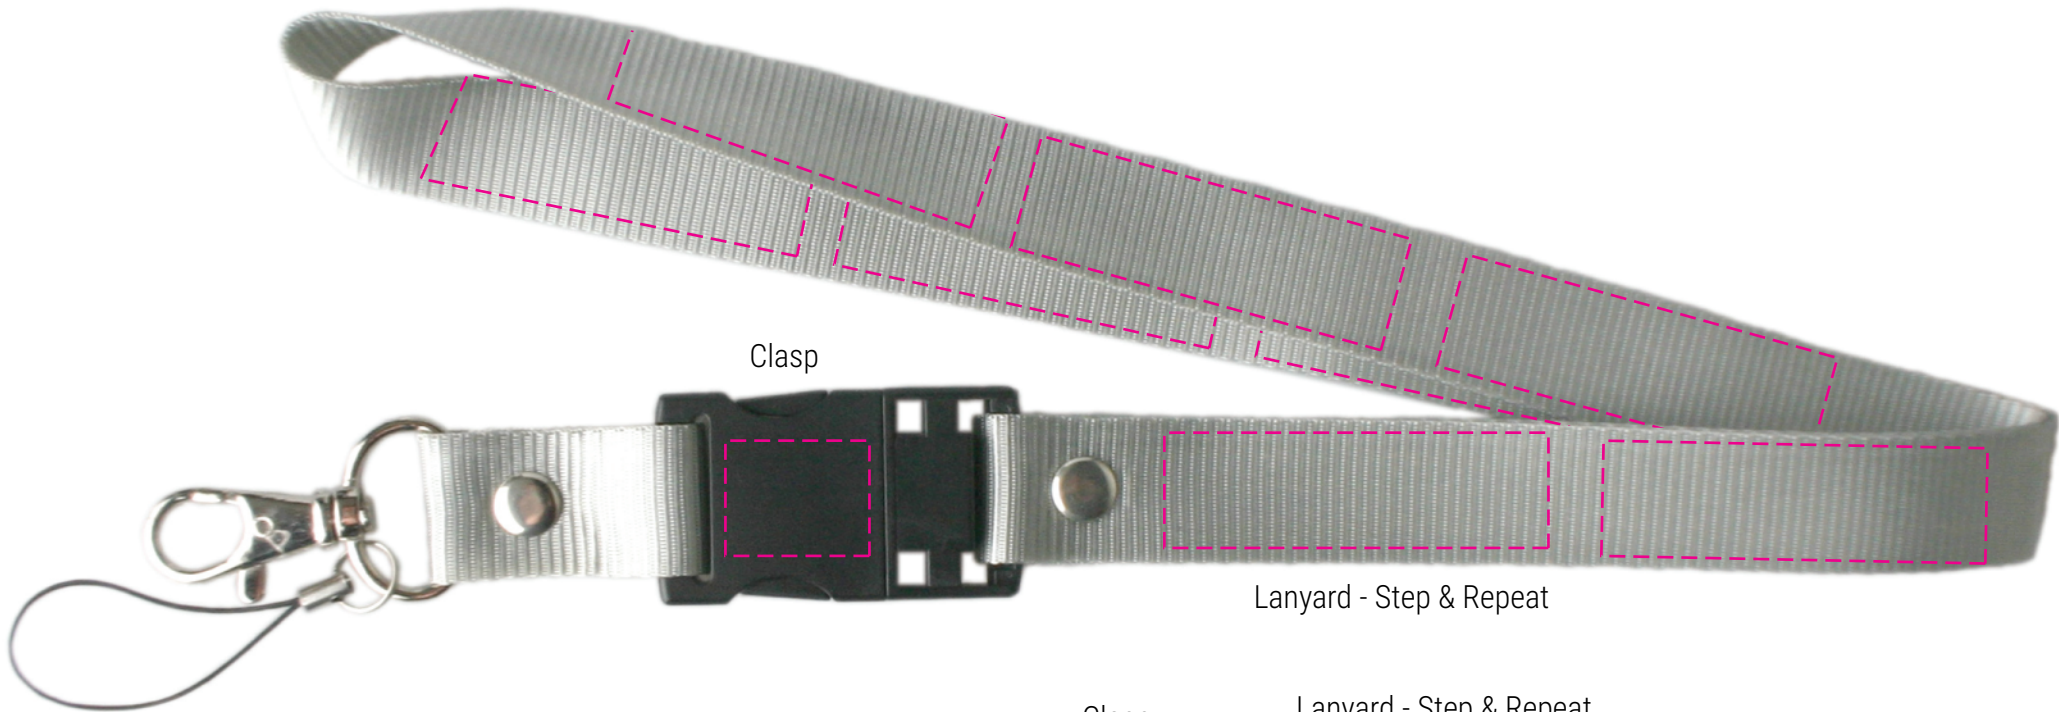

# Tulsa USB Flash Drive Art Template

**Imprint Area** [red dashed box] - Clasp: 0.75" w x 0.6" h  
- Lanyard: 2" w x 0.6" h