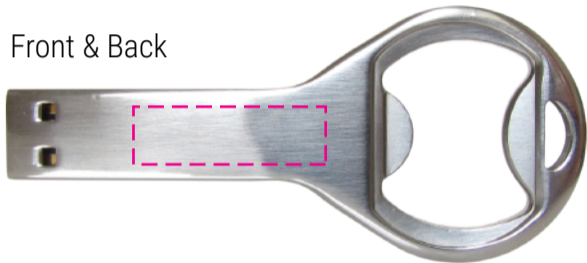

Milwaukee USB Flash Drive Art Template

Front & Back

Imprint Area  - 0.1"w x 0.3"h