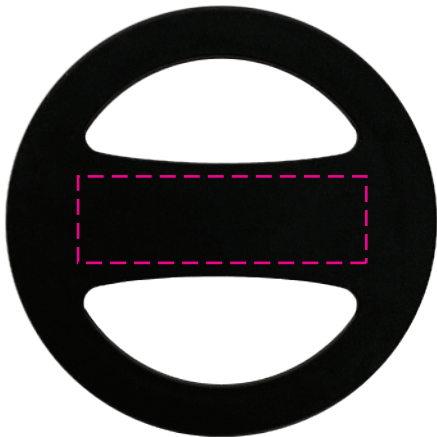

iThin Phone Grip Art Template

Imprint Area  - 1.5" w x 0.45" h