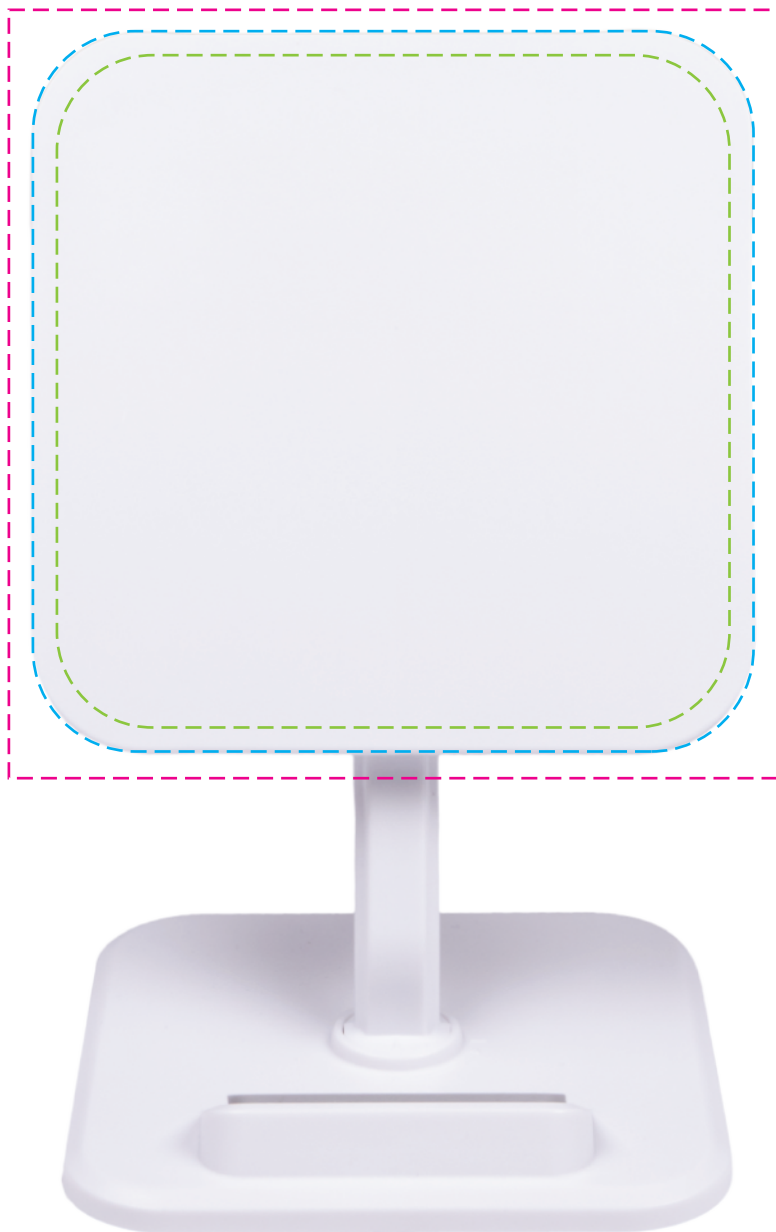

iStand 5W Wireless Charger Art Template

Type Safe Area [---] - 3.5"w x 3.5"h

Full Color Imprint Area [---] - 3.74"w x 3.74"h

Mandatory Full Bleed Area [---] - 4"w x 4"h