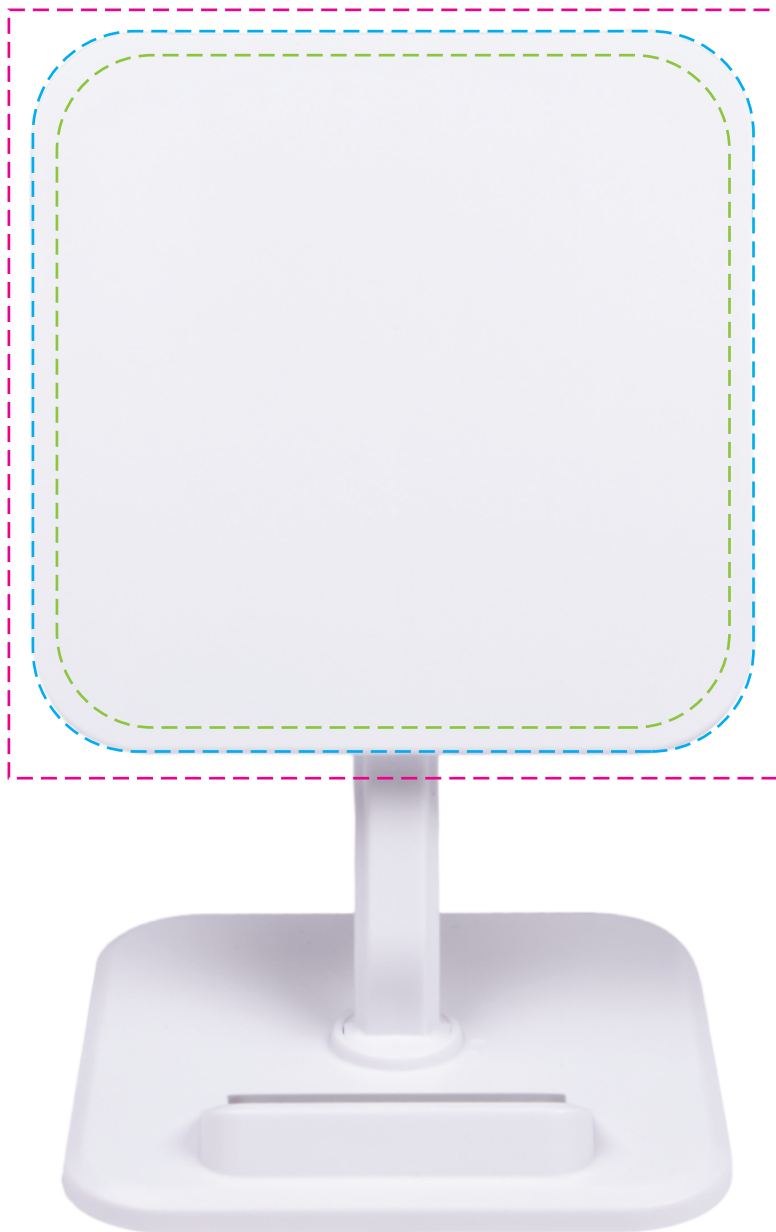

iStand 10W Qi Certified Wireless Charger Art Template

Type Safe Area [---] - 3.5" w x 3.5" h

Full Color Imprint Area [---] - 3.74" w x 3.74" h

Mandatory Full Bleed Area [---] - 4" w x 4" h