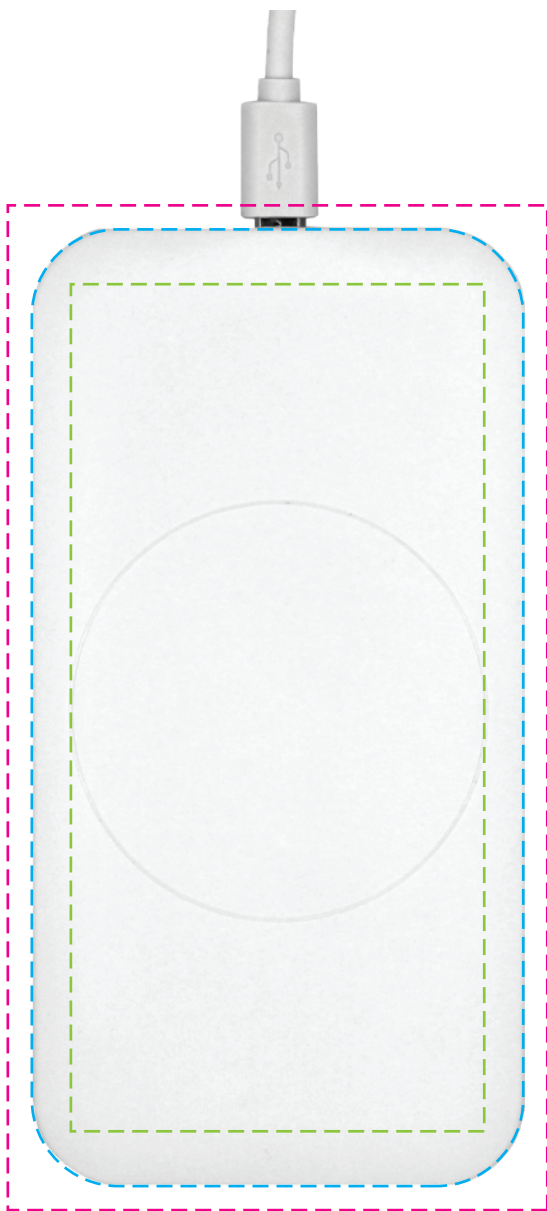

iSlim 10W Wireless Charger Art Template

Type Safe Area [---] - 2.15" w x 4.41" h

Full Color Imprint Area [---] - 2.56" w x 4.96" h

Mandatory Full Bleed Area [---] - 2.81" w x 5.23" h