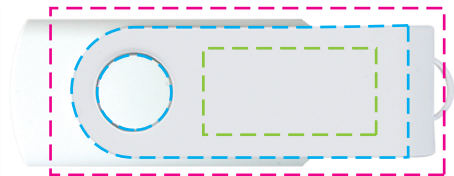

# iClick Full Bleed USB Flash Drive Art Template

Front & Back

**Type Safe Area** [ ] - 0.9" w x 0.45" h

**Full Color Imprint Area** [ ] - 1.75" w x 0.69" h

**Mandatory Full Bleed Area** [ ] - 2.05" w x 0.87" h

*NOTE: Full bleed available overseas on white swivels only*