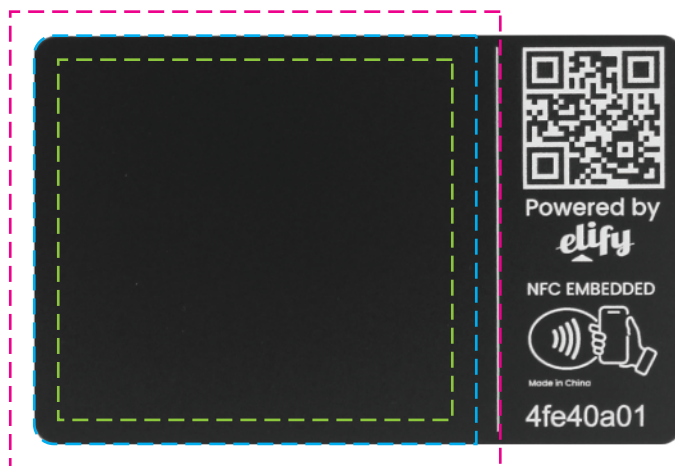

Elify Tap Classic Digital Business Card Art Template

Front

Type Safe Area  - 3.12" w x 1.875" h

Full Color Imprint Area  - 3.37" w x 2.125" h

Mandatory Full Bleed Area  - 3.62" w x 2.375" h

Back

Type Safe Area  - 2.05" w x 1.875" h

Full Color Imprint Area  - 2.3" w x 2.125" h

Mandatory Full Bleed Area  - 2.55" w x 2.375" h