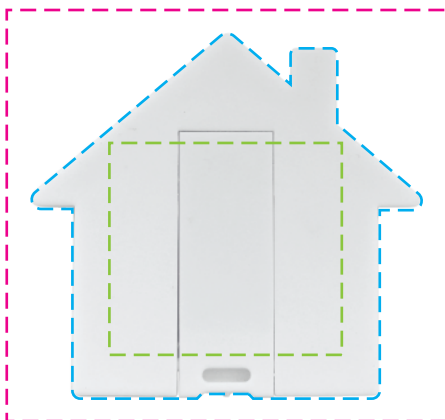

Casa Laguna USB Flash Drive Art Template

Front

Back

Type Safe Area [---] - 1.21" w x 1.1" h

Full Color Imprint Area [---] - 2.03" w x 1.9" h

Mandatory Full Bleed Area [---] - 2.29" w x 2.14" h