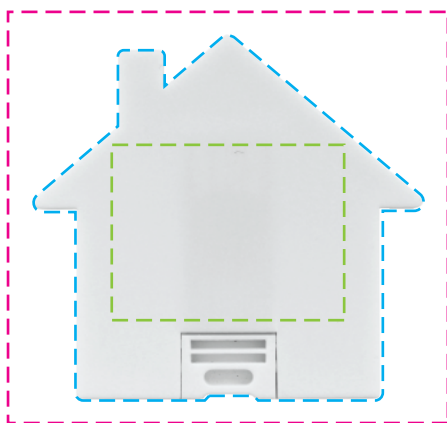

Casa Laguna USB Flash Drive Art Template

Front

Back

Type Safe Area [---] - 1.21" w x 1.1" h

Full Color Imprint Area [---] - 2.03" w x 1.9" h

Mandatory Full Bleed Area [---] - 2.29" w x 2.14" h