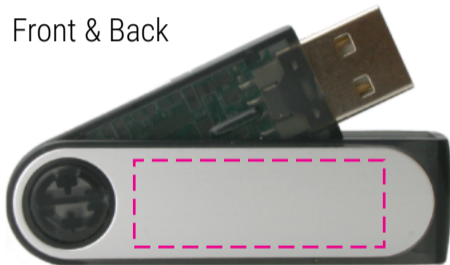

# Salem USB Flash Drive Art Template

Front & Back

**Imprint Area**  - 1.3"w x 0.45"h