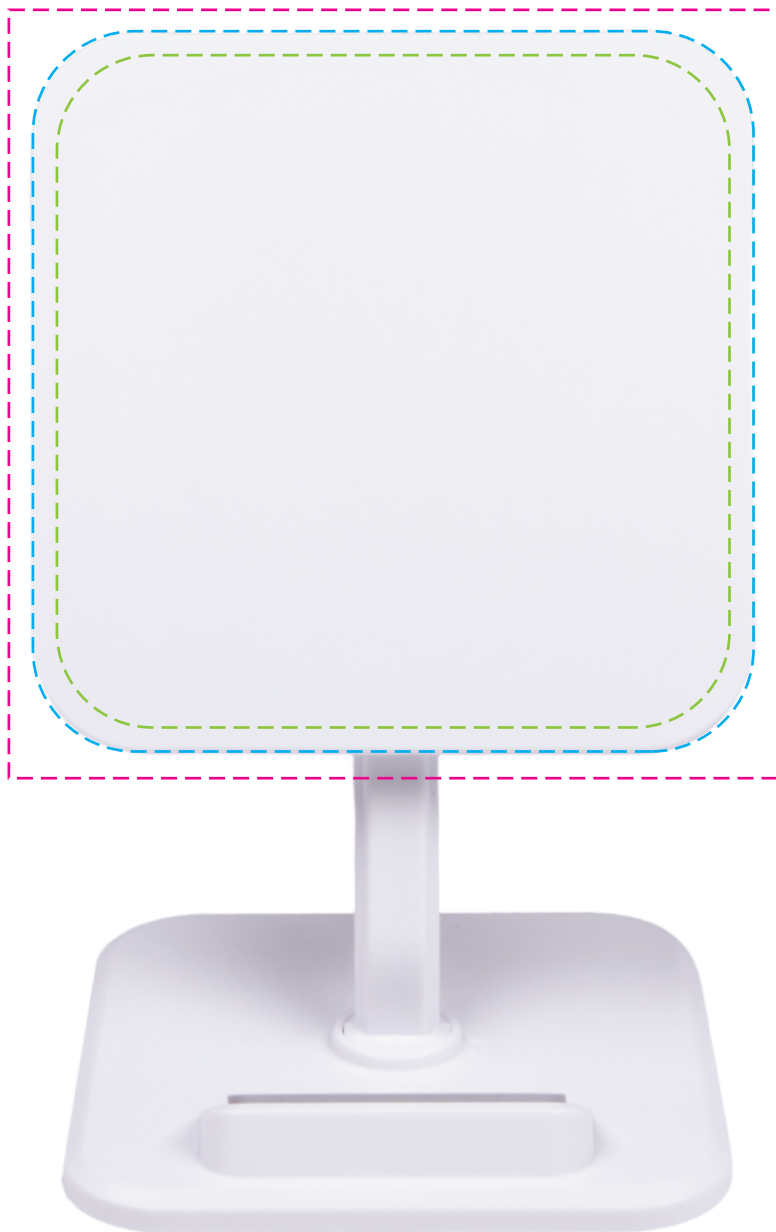

iStand 10W Eco Qi Certified Wireless Charger Art Template

Type Safe Area [---] - 3.5" w x 3.5" h

Full Color Imprint Area [---] - 3.74" w x 3.74" h

Mandatory Full Bleed Area [---] - 4" w x 4" h