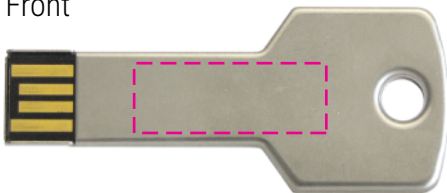

Columbus USB Flash Drive Art Template

Front

Back

Imprint Area  - 1" w x 0.4" h