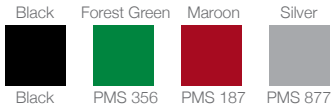

Ink Type: Ballpoint

Dimensions: 5.5 in x 0.67 in

Imprint Area: 2 in x 0.5 in

Weight: 10.3 grams

Colors: *All PMS colors are approximate. Assorted colors available.

PROFESSIONAL

EXECUTIVE

Our Executive line of metal pens contains a mix of classic shapes and contemporary styles. In the executive suite, one-size-fits-all is a tough sell. Each pen in this higher end line is priced individually to provide the best quality and range of styles for the most discerning clients.

EXECUTIVE

GRIFFON

[grif·on]

A step up from traditional pens, the Griffon features a twist action with silver accents and a soft rubber grip to prevent writer's cramp.

EXECUTIVE

GRIFFON

Ink Color: Black - blue/red on request

Ink Type: Ballpoint

Dimensions: 5.4 in x 0.6 in

Imprint Area: 1.5 in x 0.5 in

Weight: 16.5 grams

Colors: *All PMS colors are approximate.
*Assorted colors available.

Engraving: Appears silver

Pricing: (a)

| Quantity | Price |
|----------|--------|
| 250+ | \$1.74 |
| 500+ | \$1.70 |
| 1000+ | \$1.66 |
| 2500+ | \$1.59 |