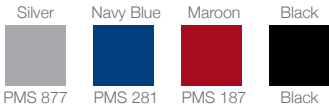

Orange

PMS 151

Magenta

PMS Magenta

Cyan

PMS Cyan

Lime Green

PMS 368

Maroon

PMS 187

Navy Blue

PMS 281

Silver

PMS 877

Black

Black

Engraving: Appears silver

Pricing: (a)

| Quantity | Price |
|----------|--------|
| 250+ | \$1.80 |
| 500+ | \$1.74 |
| 1000+ | \$1.70 |
| 2500+ | \$1.66 |

EXECUTIVE

BOXER

[box·er]

The only cap pen to pass our inspection, the Boxer has Executive style and weight with a smooth, sleek finish that just makes you want to hold it.

EXECUTIVE

BOXER

Ink Color: Black - blue/red on request

Ink Type: Ballpoint

Dimensions: 5.4 in x 0.55 in

Imprint Area: 1.25 in x 0.44 in

Weight: 14.5 grams

Colors: *All PMS colors are approximate.
*Assorted colors available.