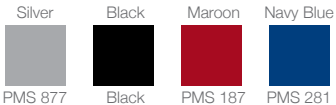

Royal Blue

PMS 281

Maroon

PMS 187

Silver

PMS 877

Black

Black

EXECUTIVE

ESTRELA

Ink Color: Black - blue/red on request

Ink Type: Ballpoint

Dimensions: 5.5 in x 0.57 in

Imprint Area: 1.25 in x 0.5 in

Weight: 22.5 grams

Colors: *All PMS colors are approximate.
*Assorted colors available.